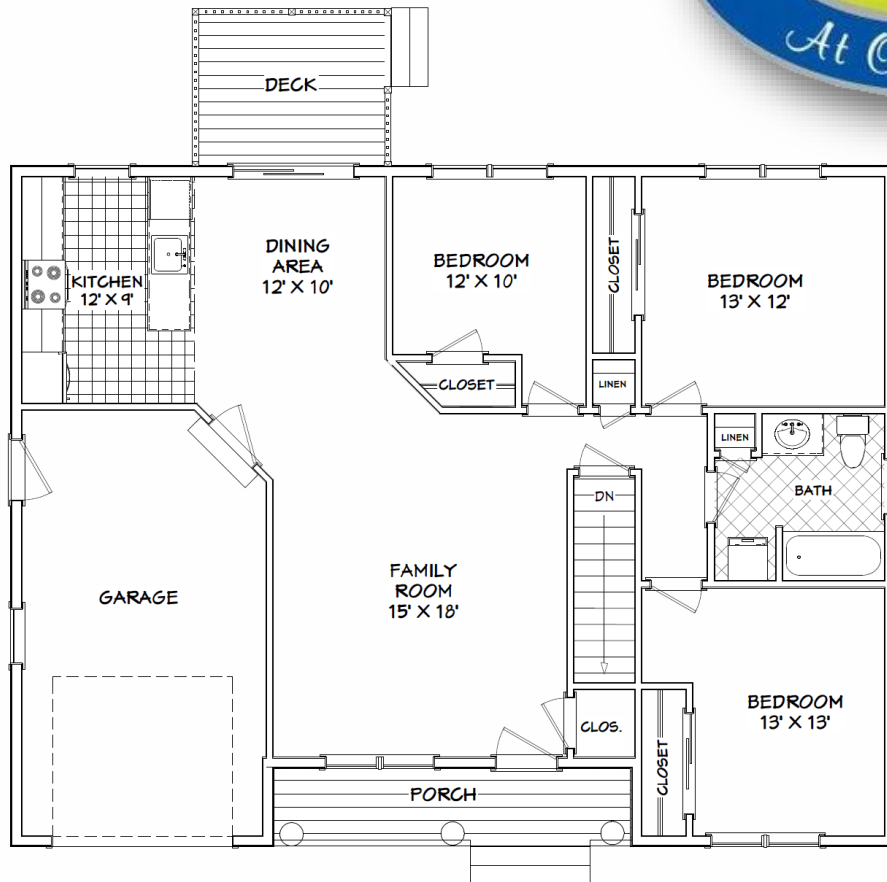

The Quoddy

LIVING AREA
1183 SQ FT