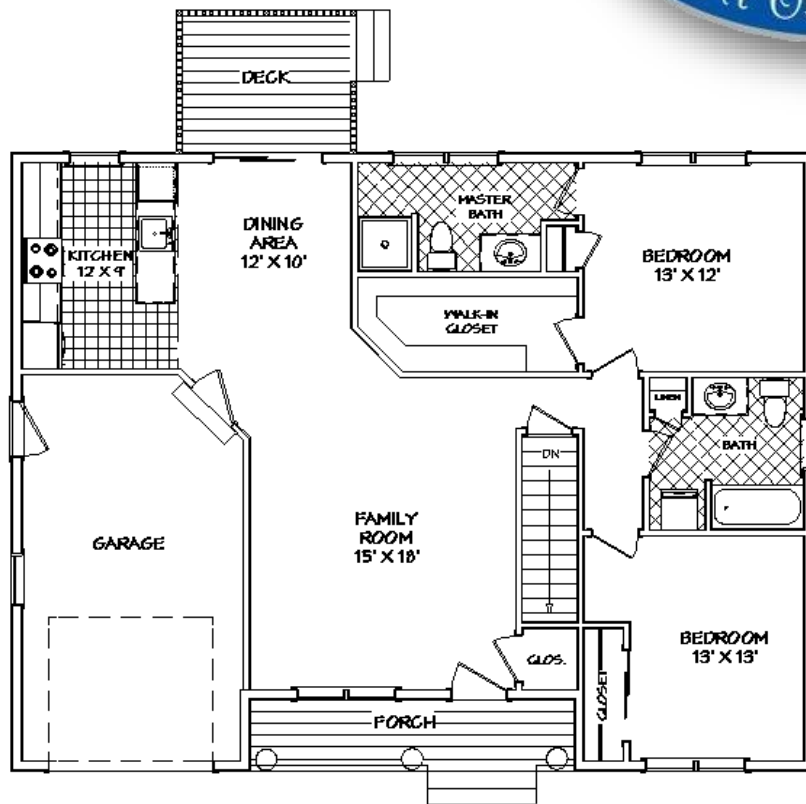

# The Nash

LIVING AREA  
1183 SQ FT